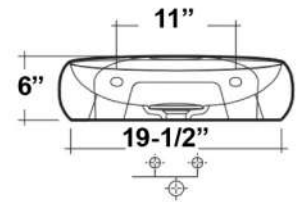

Dimensions of fixture are nominal and may vary within the range of tolerances established by ASME Standard A112.19.2-2018. Dimensions and specifications subject to change without notice.