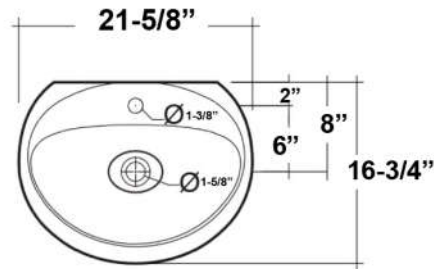

# CLOUD 21-5/8" WALL HUNG

Cat.No.  
CL4-221

Faucet Not Included

W: 21-5/8"  
D: 16-3/4"  
H: 4-3/8" front, 6" back

## Interior Dimensions:

Basin interior:	19-3/8" x 11"
Basin depth from drain to rim:	3-3/4"
Basin depth from cover plate to rim:	3-3/8"
Mount holes cc:	11"
Back of basin to center of faucet:	2"
Back of basin to center of drain:	8"
Faucet hole diameter:	1-3/8"
Faucet hole stand:	3"

## Features:

- ▶ Made of Vitreous China
- ▶ Available for 1 hole
- ▶ Mounting Hardware Included
- ▶ For ease installation order hangers (pair) or bracket (one)
- ▶ No overflow
- ▶ RAK name on sink
- ▶ Includes white drain cover
- ▶ For use with 55300 or 55320 lavatory trap
- ▶ Available in matte (CL4-221WHMT) or gloss (CL4-211WH)

### Colors:

WH White  
WHMT White Matte

**Compliance Certification**  
Meets or exceeds the following specifications: ASME A112.19.2 2018 and CSA B45.1-18 for ceramic plumbing fixtures.

Dimensions of fixture are nominal and may vary within the range of tolerances established by ASME Standard A112.19.2-2018. Dimensions and specifications subject to change without notice.