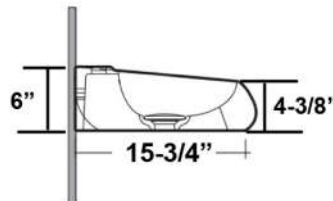

Dimensions of fixture are nominal and may vary within the range of tolerances established by ASME Standard A112.19.2-2018. Dimensions and specifications subject to change without notice.